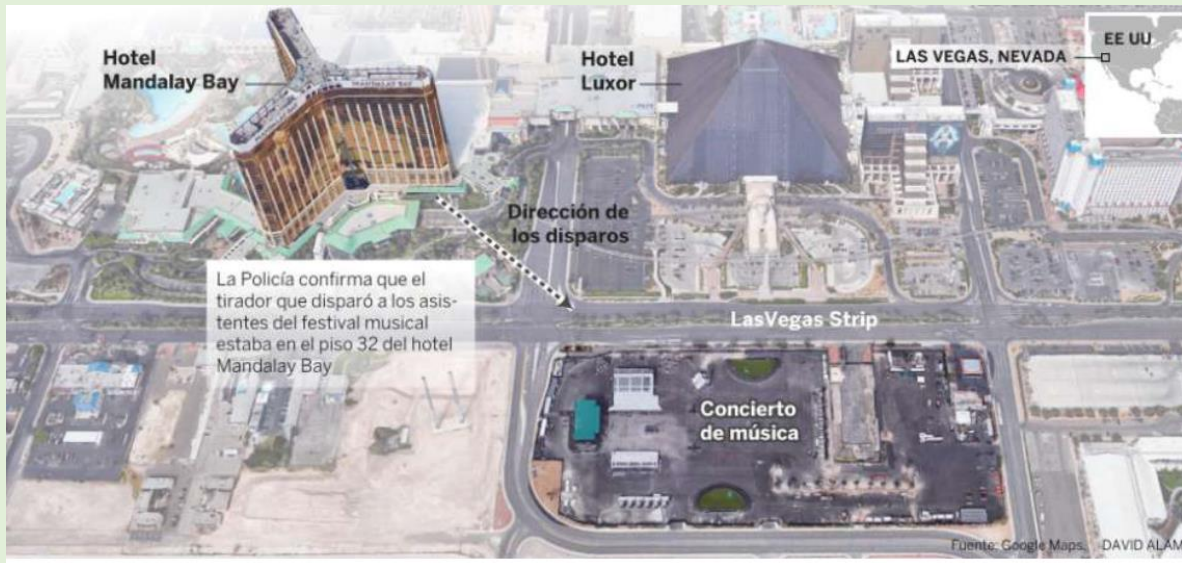

La masacre fue contra las 23.000 personas que asistían a un festival de música country “Route 91 Harvest”.

La pregunta del momento, es por qué la vigilancia del hotel no se dio cuenta de la entrada de tantas armas.